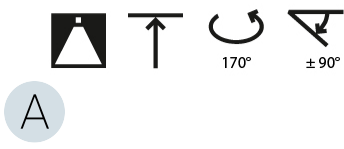

GENERAL

Series: Sign Diva Flex
Subseries: Sign Diva Flex Korona
Brand: Prolicht
Division: Architectural
Mounting Type: Suspension
Mounting Location: Ceiling
Subcategory: Pendant

PHYSICAL

Shape: Round
Diameter (mm): 400
Diameter (in): 15 3/4
Height (mm): 1620
Height (in): 63 3/4
Light Distribution: Adjustable / Direct
Weight (kg): 2.007
Weight (lbs): 4.42
Diffuser: PMMA - Opal / Micro-Prism / Sparkling Secret / Vintage Industrial
Fixture Finish: SSR / BKV / CWI / CRY / HAB / UFT / ITA / RUA / FTG / MYG / LOD / PUS / FRO / FUP / KIA / POP / BLS / SPG / MEY / GOH / GUM / CHC / COM / ABZ / JAG / OBR / MOS / ROR
Fixture Material: Extruded Aluminum / Steel

ELECTRICAL

Lamp Type: LED (Zhaga Standard)
Input Wattage (W): 17
Total Output Wattage (W): 15.33
Dimming: Tri-Mode (Non-Dimming and Phase Dimming (120Vac only) and 0-10V Dimming)
Driver Included: Yes
Driver Location: Integrated
Driver Type: Constant Current - Universal
Driver Class: Class 2
Input Voltage (V): 120 - 277
Constant Current (MA): 500

LED

Color Temperature (°K): 3000 / 3500 / 4000
Max. Delivered Lumen (lm): 2260 / 2293 / 2340
CRI: >90 CRI
Lamp Life (hrs): 50000

OPTICAL

Adjustability: Rotational 170°; Tilt 90°

RATINGS AND CERTIFICATIONS

Certified By: Certified for North American Standards
IP rating: IP20